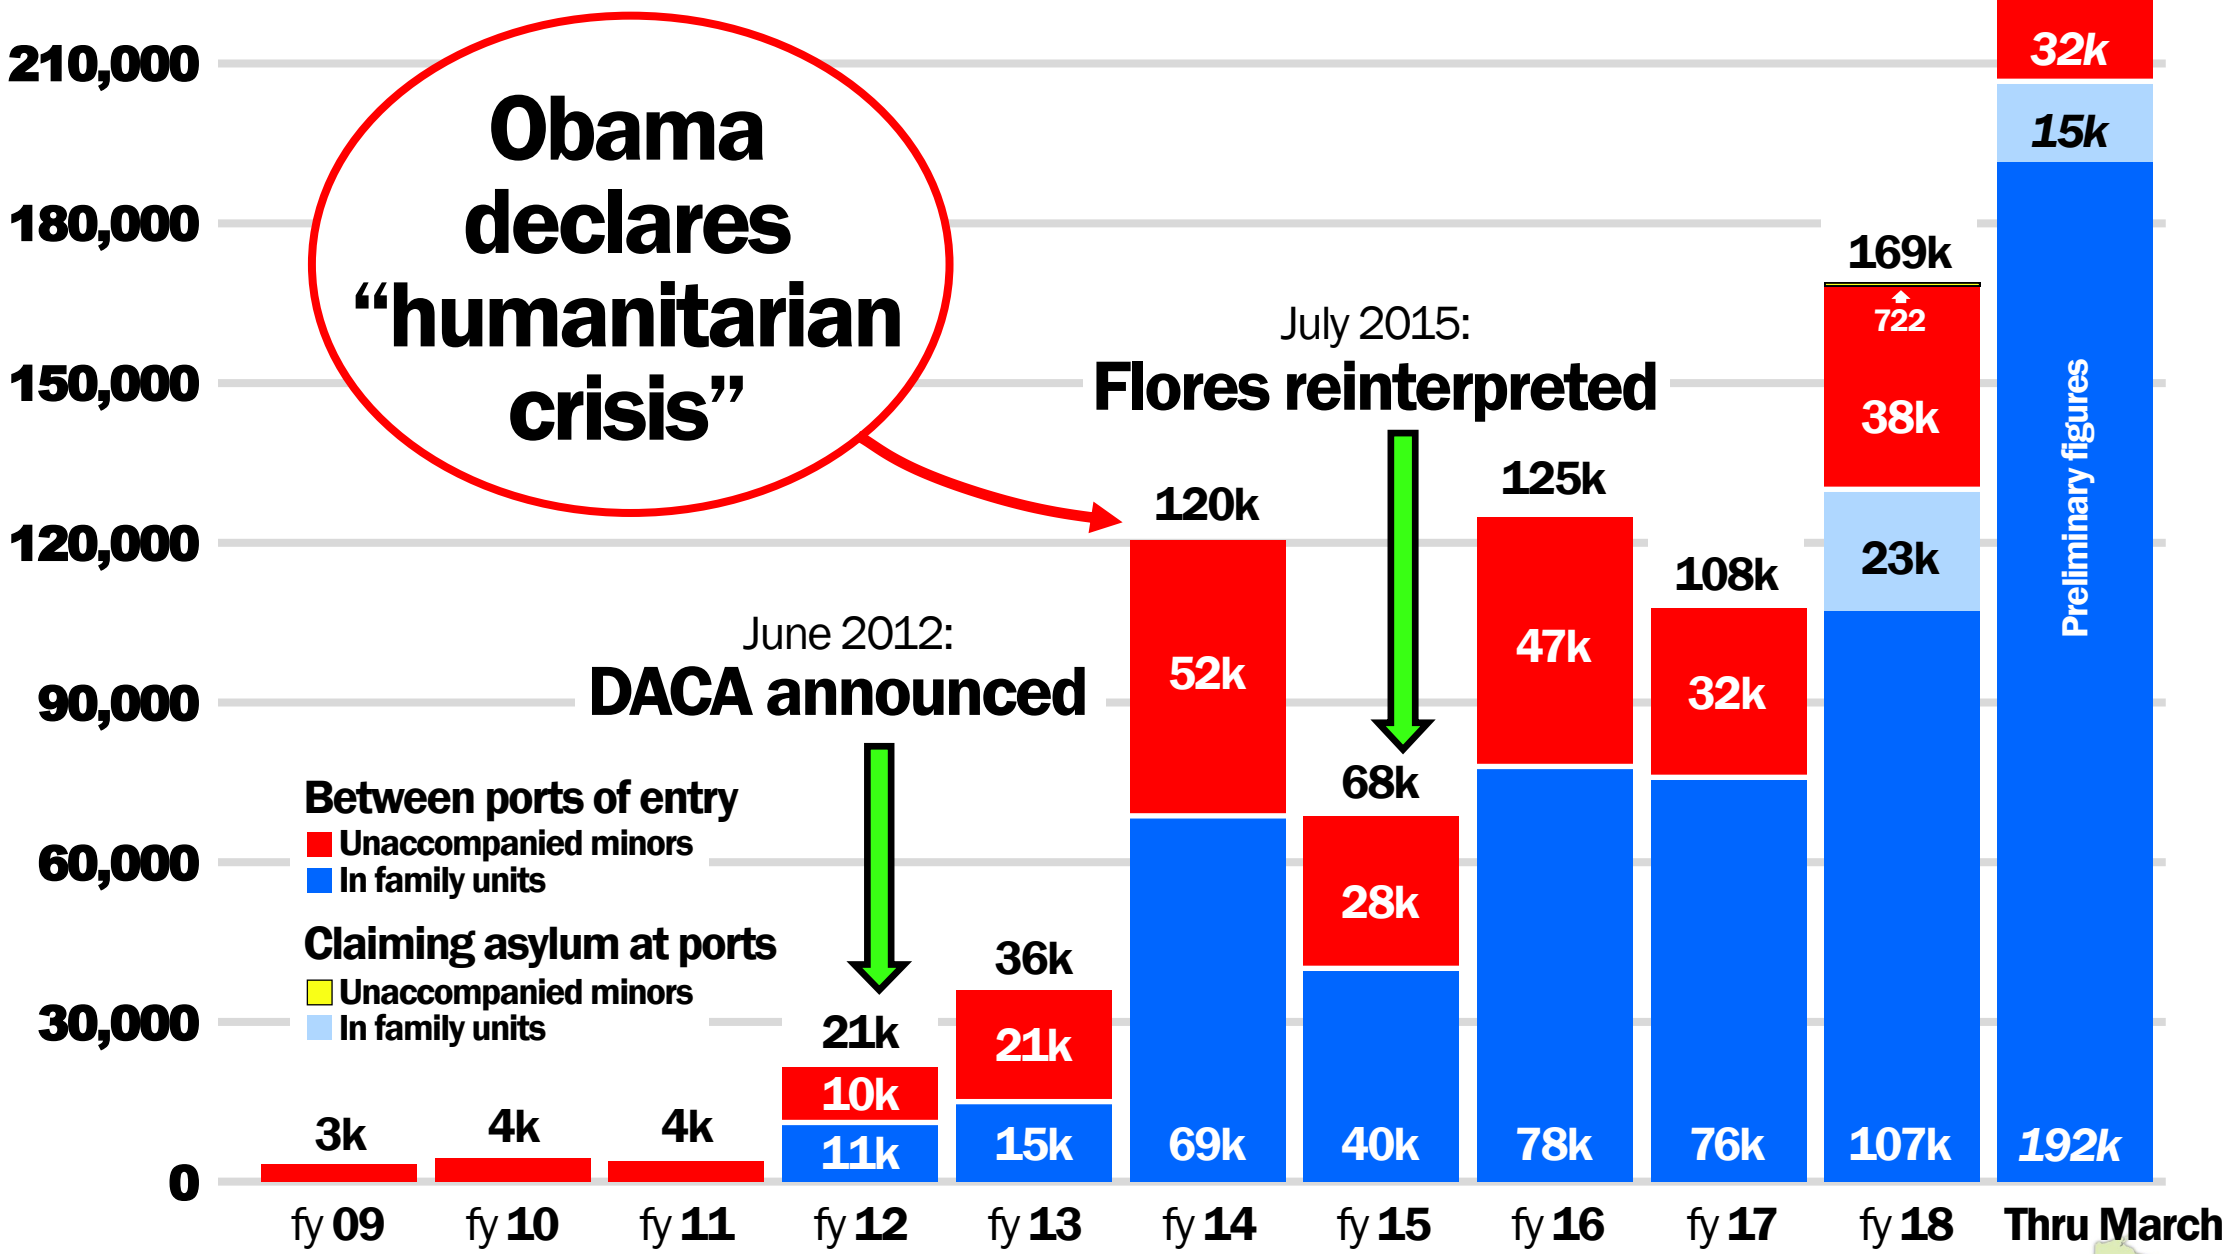

MINORS, FAMILIES, ASYLUM

APPREHENDED AT S.W. BORDER OR CLAIMING ASYLUM AT PORTS OF ENTRY

Year to date:
~ 240k

Customs and Border Protection. Federal fiscal years. Minors from El Salvador, Guatemala, Honduras. Families from all countries.